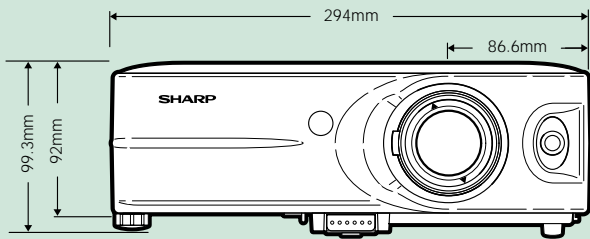

## PG-B10S

Generate the best image from anywhere in the room. Desktop or ceiling mounted, the joystick 360° lens-shift control offers incredible flexibility when positioning the projector.

- Joystick lens-shift control enables amazingly simple and straightforward ceiling mounting, even when precise front-on fixing of a projector would normally be difficult or impossible
- Effortless set up and use from all table-top positions provided by the joystick lens-shift control
- Ideal for whiteboard installations with 100" image generated from just 3m
- High ceiling fixing is easily achievable because of the short throw lens
- Extremely portable weighing only 2.7kg and with carry bag

## DIMENSIONS

## IMAGE SIZE & PROJECTION DISTANCE

Normal Mode (4:3)

Picture (Screen) Size			Projection Distance	
Diagonal	Width	Height	Maximum	Minimum
300" (762 cm)	240" (610 cm)	180" (457 cm)	29' 6" (9.0 m)	37' 1" (11.3 m)
250" (635 cm)	200" (508 cm)	150" (381 cm)	24' 7" (7.5 m)	30' 10" (9.4 m)
200" (508 cm)	160" (406 cm)	120" (305 cm)	19' 8" (6.0 m)	24' 7" (7.5 m)
150" (381 cm)	120" (305 cm)	90" (229 cm)	14' 9" (4.5 m)	18' 4" (5.6 m)
100" (254 cm)	80" (203 cm)	60" (152 cm)	9' 10" (3.0 m)	12' 2" (3.7 m)
84" (213 cm)	67" (171 cm)	50" (128 cm)	8' 2" (2.5 m)	10' 2" (3.1 m)
72" (183 cm)	58" (146 cm)	43" (110 cm)	6' 11" (2.1 m)	8' 10" (2.7 m)
60" (152 cm)	48" (122 cm)	36" (91 cm)	5' 11" (1.8 m)	7' 3" (2.2 m)
40" (102 cm)	32" (81 cm)	24" (61 cm)	3' 11" (1.2 m)	4' 11" (1.5 m)

### PHYSICAL

DIMENSIONS (W x H x D)	294 x 92 x 222mm
WEIGHT	2.7Kg/6.0Lbs
AUDIO	1W mono
POWER RATED VOLTAGE	100V-240V AC
POWER CONSUMPTION	182W *5