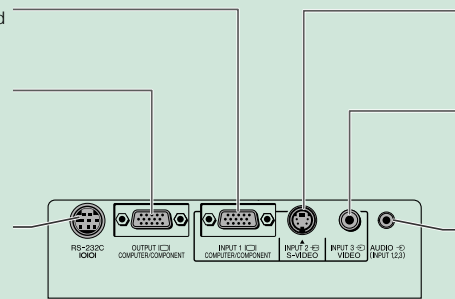

## PG-B10S

Generate the best image from anywhere in the room. Desktop or ceiling mounted, the joystick 360° lens-shift control offers incredible flexibility when positioning the projector.

- Joystick lens-shift control enables amazingly simple and straightforward ceiling mounting, even when precise front-on fixing of a projector would normally be difficult or impossible
- Effortless set up and use from all table-top positions provided by the joystick lens-shift control
- Ideal for whiteboard installations with 100" image generated from just 3m
- High ceiling fixing is easily achievable because of the short throw lens
- Extremely portable weighing only 2.7kg and with carry bag

## DIMENSIONS

## CONNECTIONS

**INPUT 1 Terminal**  
for computer RGB and component signals.

**RGB OUTPUT 1 Terminal**  
for connecting a monitor.

**RS-232C Terminal**  
For controlling the projector using a computer.

**INPUT 2 Terminal**  
for connecting video equipment with an S-video terminal.

**INPUT 3 Terminal**  
for connecting video equipment.

**AUDIO INPUT Terminal**  
Shared audio input terminal for INPUT 1, 2 and 3.