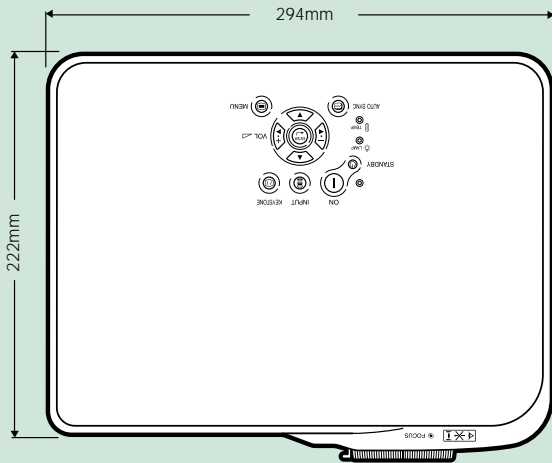

## PG-B10S

Generate the best image from anywhere in the room. Desktop or ceiling mounted, the joystick 360° lens-shift control offers incredible flexibility when positioning the projector.

- Joystick lens-shift control enables amazingly simple and straightforward ceiling mounting, even when precise front-on fixing of a projector would normally be difficult or impossible
- Effortless set up and use from all table-top positions provided by the joystick lens-shift control
- Ideal for whiteboard installations with 100" image generated from just 3m
- High ceiling fixing is easily achievable because of the short throw lens
- Extremely portable weighing only 2.7kg and with carry bag

## DIMENSIONS

## IMAGE SIZE & PROJECTION DISTANCE

Normal Mode (4:3)

Picture (Screen) Size			Projection Distance	
Diagonal	Width	Height	Maximum	Minimum
300" (762 cm)	240" (610 cm)	180" (457 cm)	29' 6" (9.0 m)	37' 1" (11.3 m)
250" (635 cm)	200" (508 cm)	150" (381 cm)	24' 7" (7.5 m)	30' 10" (9.4 m)
200" (508 cm)	160" (406 cm)	120" (305 cm)	19' 8" (6.0 m)	24' 7" (7.5 m)
150" (381 cm)	120" (305 cm)	90" (229 cm)	14' 9" (4.5 m)	18' 4" (5.6 m)
100" (254 cm)	80" (203 cm)	60" (152 cm)	9' 10" (3.0 m)	12' 2" (3.7 m)
84" (213 cm)	67" (171 cm)	50" (128 cm)	8' 2" (2.5 m)	10' 2" (3.1 m)
72" (183 cm)	58" (146 cm)	43" (110 cm)	6' 11" (2.1 m)	8' 10" (2.7 m)
60" (152 cm)	48" (122 cm)	36" (91 cm)	5' 11" (1.8 m)	7' 3" (2.2 m)
40" (102 cm)	32" (81 cm)	24" (61 cm)	3' 11" (1.2 m)	4' 11" (1.5 m)

### PHYSICAL

DIMENSIONS (W x H x D)	294 x 92 x 222mm
WEIGHT	2.7Kg/6.0Lbs
AUDIO	1W mono
POWER RATED VOLTAGE	100V-240V AC
POWER CONSUMPTION	182W *5